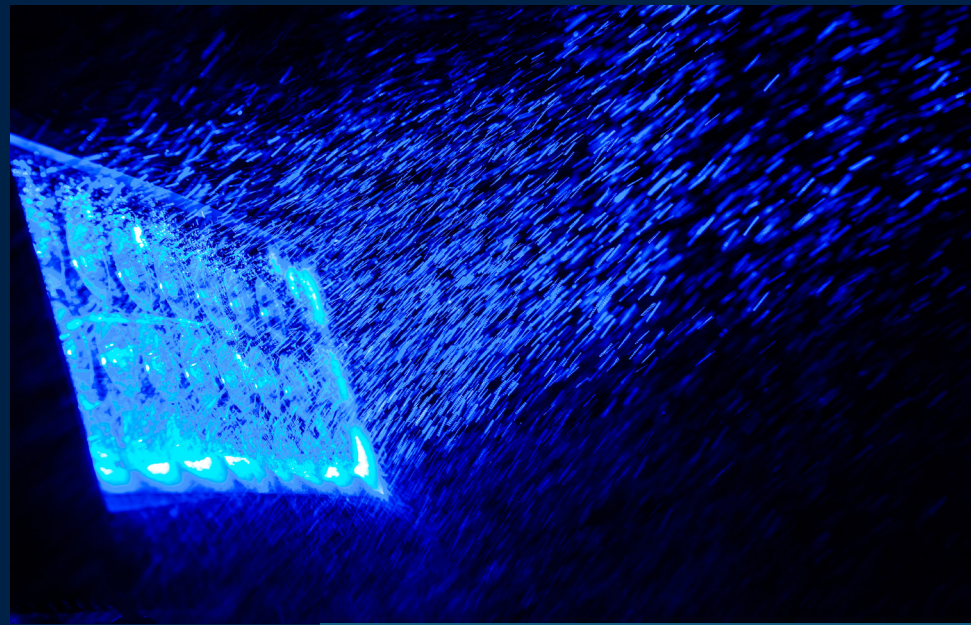

THE FINLAND 100 PROJECT

CONDITIONS

- Temperatures far below -20°C
- Snow, ice and wind
- 2.5 million square meters surface to be illuminated
- Limited power supply

SOLUTION

- A special version of the EHRGEIZ Chroma
- 24 Strong Blue LEDs

Do you have an outdoor project where no product on the market can fulfill your needs? Then talk to us. We will find a solution for your condition too. We develop special products for special tasks.

info@ehrgeiz.com | +49 7248 94790 10