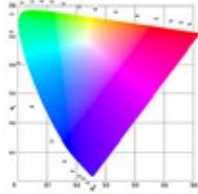

## Quality Colors

The BabyBeam4 uses the well-established and powerful 15W OSRAM® Ostar RGBW LED. The primary colors (red @ 632nm, true green @ 520nm and deep blue @ 453nm) create a very wide color gamut. All fixtures are calibrated to achieve an equal lighting output for every fixture.